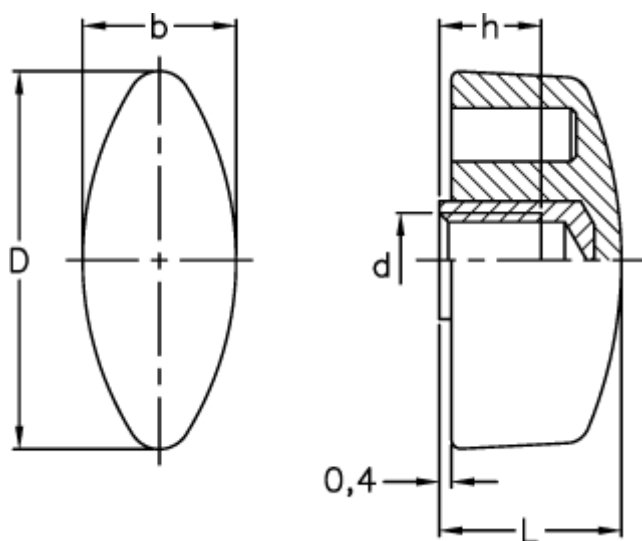

# Data Sheet

Article number: 2302008302

Description: E+G Wing knob  
CT.476/25 B-M5

## Measures

---

b = 11.0

d = 26

d 6H = M5

h = 6

L = 13